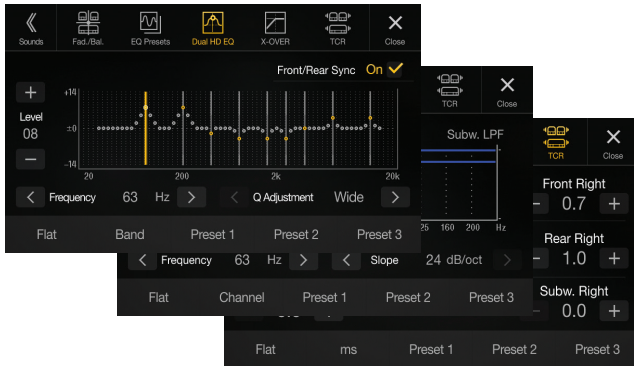

Design with Alpine Sound Philosophy

Achieve optimum sound tuning with careful planning and through testing of parts and circuit

Superior Sound Quality with many customizable features

Ultra-fine tune with an amazing array of functions including Digital Time Correction, Parametric EQ, Crossover, etc.

Big display & Easy to use

iLX-F309E

iLX-F259E

Huge 9" Screen

Alpine presents a much larger surface area than the usual size screen to 1.8 times bigger. Get easier to see and control, also watching movies and Videos more exciting !